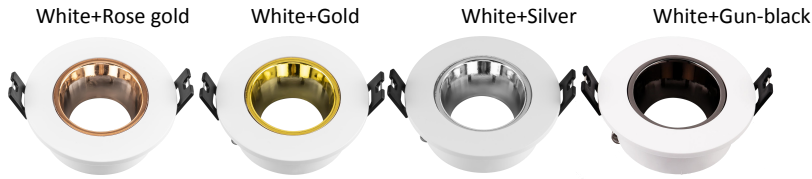

Chóá ðèn sử dụng với bóng MR16, PAR16

Colours For Your Choice

Shiny Electroplate:

Matt Paint spraying:

Reference Frames with Colors

KJN01255

Shape:	Round
Function:	Front put bulb
Adjustable:	No
Body Size:	Ø90x35
Cut hole:	Ø55~80
PCS/CTN:	100
CBM/CTN:	0.037

KJN0670

Shape:	Round
Function:	Front put bulb
Adjustable:	Yes
Body Size:	Ø90x27
Cut hole:	Ø70-85
PCS/CTN:	100
CBM/CTN:	0.037

KZN01370A

Shape:	Round
Function:	Anti-glare
Adjustable:	No
Body Size:	Ø86x40
Cut hole:	Ø70~75
PCS/CTN:	100
CBM/CTN:	0.039

KZN01370B

Shape:	Round
Function:	Anti-glare
Adjustable:	No
Body Size:	Ø85x35
Cut hole:	Ø70~75
PCS/CTN:	100
CBM/CTN:	0.039

KZN0175

Shape:	Round
Function:	Anti-glare
Adjustable:	Yes
Body Size:	Ø88x32
Cut hole:	Ø75~80
PCS/CTN:	100
CBM/CTN:	0.041

KZN0275

Shape:	Oval
Function:	Anti-glare
Adjustable:	Yes
Body Size:	Ø88x32
Cut hole:	Ø75~80
PCS/CTN:	100
CBM/CTN:	0.041

KZN0875A

Shape:	Round-Flat
Function:	Wall washer
Adjustable:	No
Body Size:	Ø85x36
Cut hole:	Ø75mm
PCS/CTN:	100
CBM/CTN:	0.048