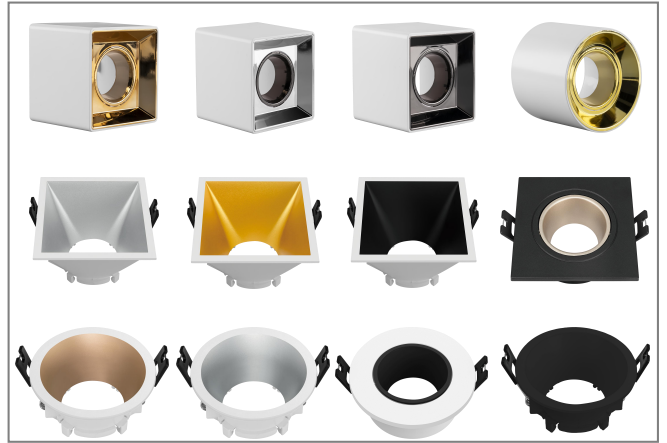

Chóá ðèn sử dụng với bóng MR16, PAR16

Colours For Your Choice

Shiny Electroplate:

Matt Paint spraying:

Reference Frames with Colors

KJN01255

Shape:	Round
Function:	Front put bulb
Adjustable:	No
Body Size:	Ø90x35
Cut hole:	Ø55~80
PCS/CTN:	100
CBM/CTN:	0.037

KJN0670

Shape:	Round
Function:	Front put bulb
Adjustable:	Yes
Body Size:	Ø90x27
Cut hole:	Ø70-85
PCS/CTN:	100
CBM/CTN:	0.037

KZN01370A

Shape:	Round
Function:	Anti-glare
Adjustable:	No
Body Size:	Ø86x40
Cut hole:	Ø70~75
PCS/CTN:	100
CBM/CTN:	0.039

KZN012100

Shape:	Round
Function:	Front put bulb
Adjustable:	Yes
Body Size:	Ø110x27
Cut hole:	Ø75~100
PCS/CTN:	100
CBM/CTN:	0.049

HOT

KZN0785A

Shape:	Square-Flat
Function:	Wall washer
Adjustable:	No
Body Size:	93x93x53
Cut hole:	85x85
PCS/CTN:	100
CBM/CTN:	0.074

KZN0885B

Shape:	Round-Angle 25°
Function:	Wall washer
Adjustable:	No
Body Size:	Ø93x69
Cut hole:	Ø85±2
PCS/CTN:	100
CBM/CTN:	0.074

HOT

KZN09100-A

Shape:	Square-Surface Mounted (with base and screws)
Function:	Anti-glare deep inner ring
Adjustable:	Yes
Body Size:	96x96x100
Cut hole:	/
PCS/CTN:	50
CBM/CTN:	0.058